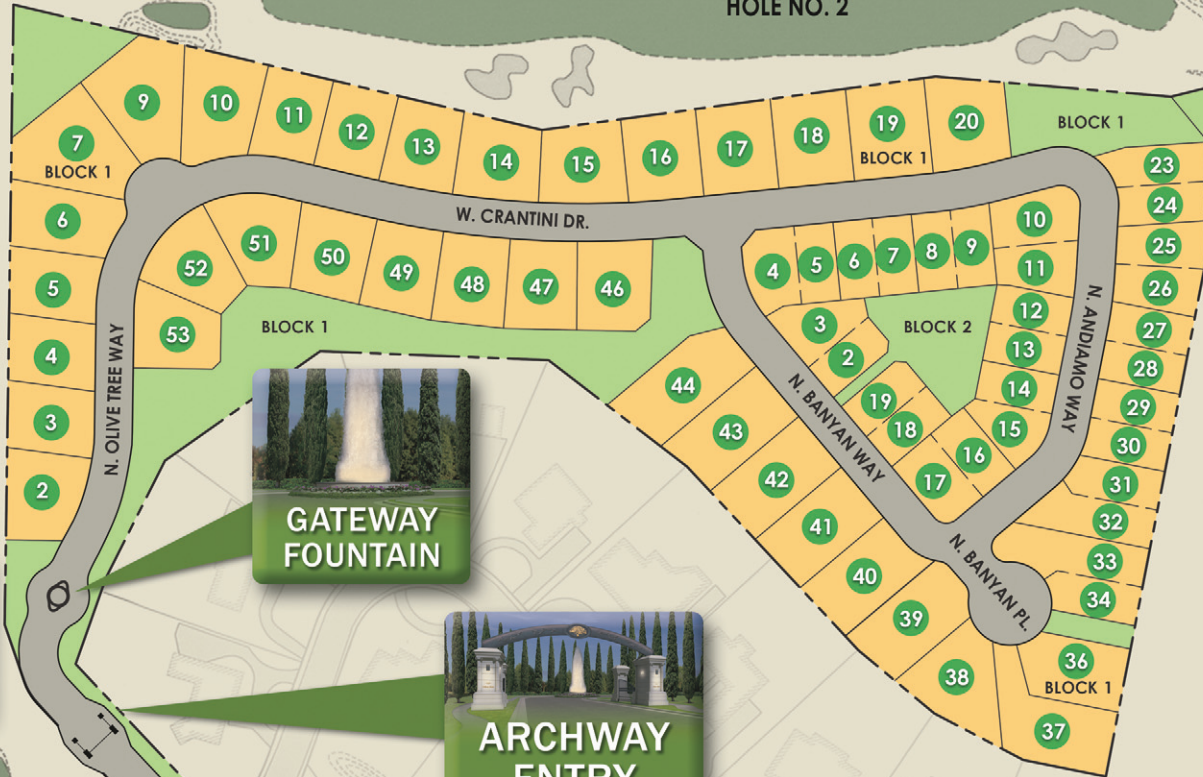

U.S. HIGHWAY 20/26 (CHINDEN BLVD.)

N. PENNCROSS WAY

CLUB HOUSE

HOLE NO. 1

N. SPURWING WAY
W. BALATA CT.

GATEWAY FOUNTAIN

ARCHWAY ENTRY

HOLE NO. 2

HOLE NO. 3

www.OliveTreeAtSpurWing.com
The CLUB AT SPURWING is located at:
6800 N. SpurWing Way, Meridian, ID 83646

CHARLENE HEWITT
Sales Manager:
208.890.2260

JOCK HEWITT
SpurWing Properties Developer:
208.890.1430